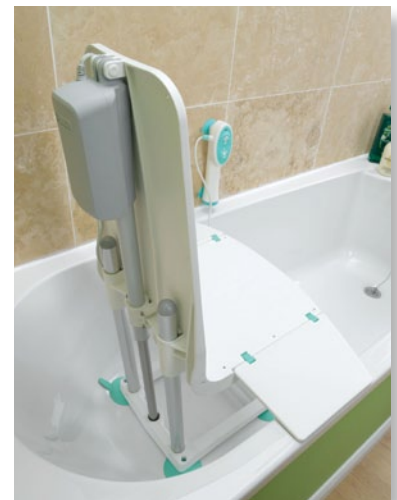

A simple, practical bathing solution

Fixed back design

- Optimizes legroom by allowing Splash to fit close to the back of a tub

Low seat travel

- Maximizes water immersion for improved personal hygiene

Smooth movement and solid, stable design

- Offers a safe bathing experience

Slim remote with large hand controls for easy operation

- Can be easily operated by users with small hands and/or limited dexterity

Battery level indicator with Stop Descent™ feature

- Monitors battery power, preventing descent when low

Simple to clean surfaces with limited crevices

Trim and lightweight for easy moving and handling

Total weight of only 14.3 lbs

- Offers quick and uncomplicated fitting and removal from the bath in one complete unit

Ultra-compact design

- Provides ultimate ease of carrying
- Can be stored in even the smallest of spaces

Subtle, unimposing, and unobtrusive design

- Blends discreetly into any bathroom environment
- Barely noticeable when stored in its lowest position in the bath

Slim and Modern look

- Provides a fresh, non medical appearance in the home

5033A-1 1 ea

Specifications

Seat Width.....	13"	Seat Depth.....	13.4"
Flap Width.....	6.9"	Total Depth.....	20.1"
Total Width.....	26.8"	Net Weight (excluding battery).....	14.3 lbs
Total Height.....	22.8"	Shipping Weight.....	19.8 lbs

Lumex® is a registered trademark of GF Health Products, Inc. Splash™ is a trademark of Mountway Limited. Lumex Splash is powered by Mountway, LTD.

LUMEX®
splash™
bath lift

www.grahamfield.com